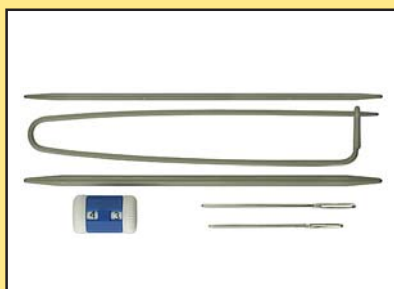

KNITTING PINS & CROCHET HOOKS

KNITTING PINS

CIRCULAR KNITTING PINS

KNITTING ACCESSORIES

BALL HOLDER

FRENCH KNITTER

BALL OF WOOL HOLDER	4006
BAMBOO CIRCULAR KNIT PINS	4003
BAMBOO KNITTING PINS	4003
BAMBOO SET OF FIVE	4004
CABLE NEEDLES	4004
CHILDREN'S KNITTING PINS	4002 - 4003
CIRCULAR KNITTING PINS	4003
CROCHET HOOKS	4009 - 4010
CROCHET HOOK CASES	4010
FABRIC COMB	4008
FLOWER LOOM	4010
KNITTING BAGS	4006 - 4007
KNITTING CALCULATOR	4006
KNITTING DOLLS	4007
KNITTING ELASTIC	4008
KNITTING KIT	4009
KNITTING LOOMS	4007
KNITTING MARKERS	4005
KNITTING NEEDLE GAUGE	4004
KNITTING PINS	4002 - 4004
KNITTING PIN BOX	4006
KNITTING PINS SET OF FOUR	4004
KNITTING THIMBLES	4005
LACE BOBBINS	4010
PEARL KNITTING PINS	4002
POINT PROTECTORS	4005
POM POM MAKER	4008
ROW COUNTER	4005
STITCH HOLDERS	4004
TATTING SHUTTLE	4010
YARN BOBBINS	4005
YARN NEEDLES	4005

KNITTING PINS SIZE CONVERSION

Metric	Imperial	Metric	Imperial
1.50mm		4.50mm	7
2.00mm	14	5.00mm	6
2.25mm	13	5.50mm	5
2.50mm	12	6.00mm	4
2.75mm	12	6.50mm	3
3.00mm	11	7.00mm	2
3.25mm	10	7.50mm	1
3.50mm	9	8.00mm	0
3.75mm	9	9.00mm	00
4.00mm	8	10.00mm	000

SQUIRES NEEDLE CRAFTS

KNITTING PINS

PONY KNITTING PINS sold in pairs, all knitting pins have the size printed on the knob at the end, which prevents the stitching from slipping off whilst knitting. The higher the number on the pins when measured in millimetre the larger the diameter of the needles. The Pin are available in four lengths:- 25cm, 30cm, 35cm and 40cm. Available from sizes 2mm (14) to 15mm .