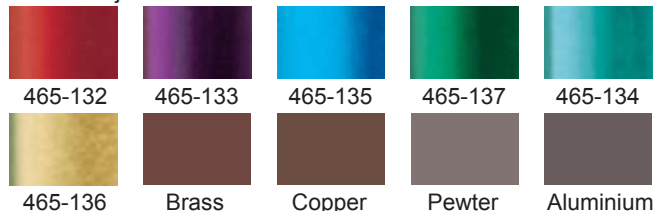

CODE	TYPE	PRICE
465-132	ArtEmboss Foil 237mm x 1.5m Bright Red.....	£13.49
465-133	ArtEmboss Foil 237mm x 1.5m Violet.....	£13.49
465-135	ArtEmboss Foil 237mm x 1.5m Cerulean Blue....	£13.49
465-137	ArtEmboss Foil 237mm x 1.5m Mint Green.....	£13.49
465-134	ArtEmboss Foil 237mm x 1.5m Sea Green.....	£13.49
465-136	ArtEmboss Foil 237mm x 1.5m Bright Gold.....	£13.49
465-127	ArtEmboss Foil 237x305mm Brass Light.....	£10.75
465-128	ArtEmboss Foil 237x305mm Copper Medium.....	£10.75
465-129	ArtEmboss Foil 237x305mm Copper Light.....	£9.50
465-126	ArtEmboss Foil 237x305mm Pewter Medium.....	£15.50
465-131	ArtEmboss Foil 237x305mm Aluminium Medium	£7.75
465-130	ArtEmboss Foil 237x305mm Aluminium Light.....	£7.50

**OUR SHOP IS OPEN
AT 100 LONDON ROAD BOGNOR REGIS**

FEATURING
FINE ARTIST & CRAFT MATERIALS
KNITTING YARN & HABERDASHERY
ELECTRONIC COMPONENTS
MODEL & CRAFT TOOLS

OPEN MONDAY - SATURDAY 9am - 5.30pm

CLOSED SUNDAYS & BANK HOLIDAYS

FREE PARKING FOR 2 HOURS

**POST FREE DELIVERY ON ALL ORDERS WITHIN THE
UNITED KINGDOM MINIMUM ORDER VALUE £15.00**

WHEN PLACING AN ORDER PLEASE USE THE FULL
ORDER CODE INCLUDING ANY SLASHES OR DASHES