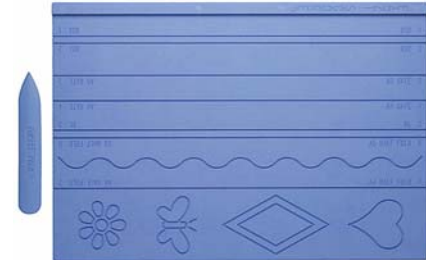

CODE	TYPE	PRICE
917-103	Craft Room Scoring Board Box Maker.....	£11.99

CARD & BOX FOLDERS

CARD FOLDING BLOCK made from MDF, with eight Scoring guides, to ensure neat scoring on Cards, and Boxes. The Card Folding Block is supplied with an acetate sheet with scoring guides, showing the following measurements, and card sizes:- A4 Concertina, A4 Gatefold, A5 Gatefold, A4 Trifold, A6 card from A5 sheet, A5 card from A4 sheet, Square card from A4 sheet, and a basic Box with a Lid, and an instruction sheet.

EAZI-SCORE BOARD create neat professional, folded, and embossed cards. The Eazi-Score Board, is lightweight, washable, and measures 320mm x 220mm. It comes complete with a double-ended Scoring/Folding Tool. The Eazi-score Templates makes scoring, and folding, A4, A5, A4 Gate, A5 Gate, Cards and Boxes, easy. The board can also be used to emboss straight, or wavy, lines, Heart, Diamond, Butterfly, or Flower. Simply place the Card or Paper, up to the butt bar, and using the Scoring Tool, score along the required groove. Fold the Scored Paper/Card over, and using the Folding end of the Tool, run the tool along the edge.