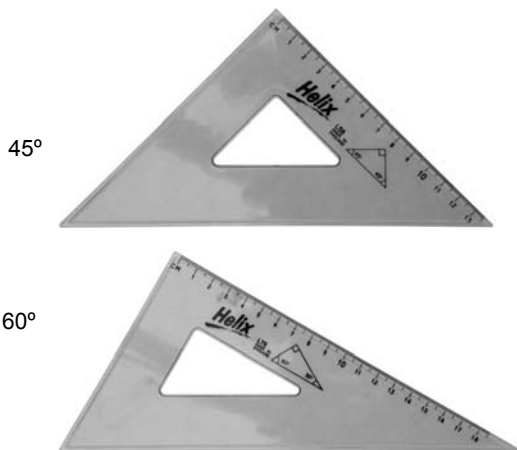

SQUIRES MODEL & CRAFT TOOLS

FLEXIBLE CURVES

FLEXIBLE CURVE a useful aid to Drawing Curves. The Flexible Curve is placed on the Paper or surface to be marked, by lining up to points, simply adjust the Curve to the best fit. The Curve has ridges on the top and bottom for precise Ink Lines. Marked with Metric and Imperial Graduations.

CODE	TYPE	PRICE
040-147	Flexible Curve 600mm.....	£4.99

PROTRACTORS

HELIX PROTRACTOR a see-through, Blue Plastic, 180° Protractor with 0.5° and 1° markings. Available in 12cm, or 15cm Protractor.

CODE	TYPE	PRICE
326-137	Helix Protractor 12cm 180° L06.....	£1.49
326-138	Helix Protractor 15cm 180° L07.....	£1.79

SET SQUARES

HELIX SET SQUARES tough, see through, blue plastic, Set Squares in 45° Hypotenuse to 60° Upright. Each Set Square has engraved markings along the edge, which are over printed in Metric Scales. Available in 3 lengths 21cm, 26cm and 31cm